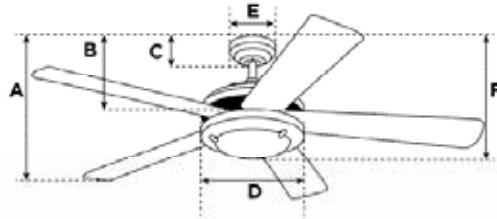

52 in. Black-Bronze Finish  
Reversible Blades (Dark Walnut/Wengue) Amber Frosted Glass  
Smart Wifi Technology

- A. Top of Canopy to Bottom of Blades .....10.8"
- B. Top of Canopy to Bottom of Switch House .....12.8"
- C. Top of Canopy to Bottom of Canopy .....2.7"
- D. Width of Motor Housing ..... 7.9"
- E. Width of Canopy.....5.2"
- F. Top of Canopy to Bottom of Glass.....20.1"