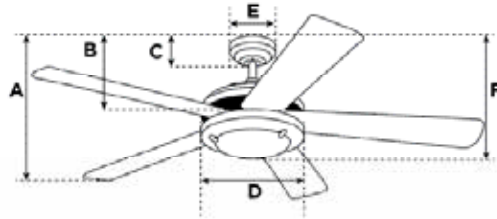

44 in. Black-Bronze Finish
Reversible ABS Blades (Dark Cherry/Mahogany) Frosted Opal Glass
Smart Wifi Technology

A. Top of Canopy to Bottom of Blades.....	9.5"
B. Top of Canopy to Bottom of Switch House	3"
C. Top of Canopy to Bottom of Canopy	3"
D. Width of Motor Housing	9.5"
E. Width of Canopy.....	9.1"
F. Top of Canopy to Bottom of Glass.....	13.8"