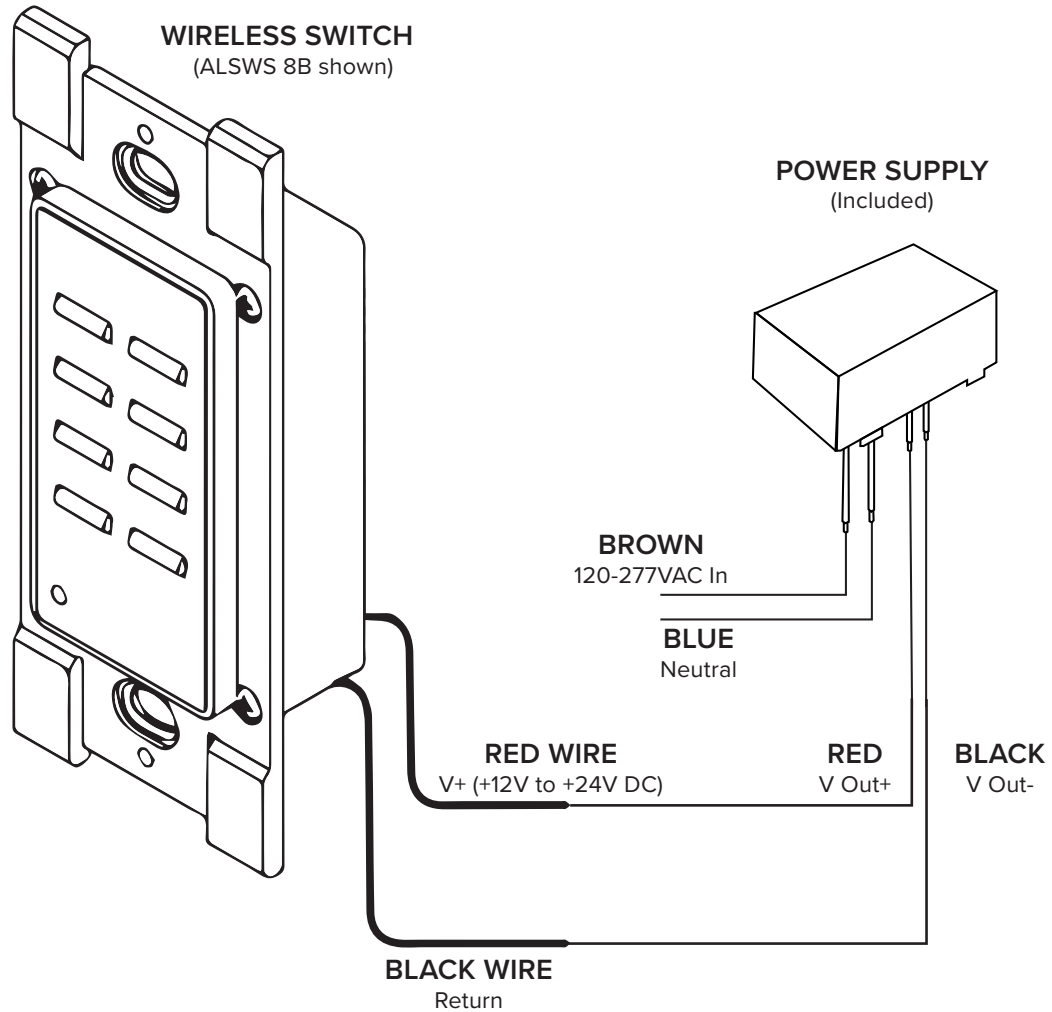

Applications

Auto dealerships

Warehouses

Shopping centers

Parking facilities

Features

- 2 or 8 button configurations
- Mounts in standard single-gang electrical box
- Compatible with the AirLink wireless outdoor lighting Control system enabled by Synapse
- Blue LEDs behind each button indicate activation of button
- Multi-color LED indicates switch communication status and serves as LOCATOR LED
- Up to 5 scenes configurable in AirLink can be assigned to each button providing extensive flexibility in lighting control

Certifications & Affiliations

Specifications

Regulatory Approvals

- FCC, IC certified

Power and Performance

- Operating environmental: -4°F to 140°F (-20°C to 60°C); indoor use only
- Input power: 1.2W
- Input Voltage: 12–24V DC
- Radio: 2.4 GHz
- The ALSWS 8B and ALSWS 2B include an AC to DC power supply. Power supply must be located in a separate electrical box to meet electrical code requirements.

Other

- Dimensions: 4.4" H x 1.75 W x 1.5" D (112mm H x 45mm W 38 mm D)
- Warranty: 5 years

Wiring Diagram

Ordering Information

Part #	Catalog #	Description
667859	ALSWs 2B	AirLink Synapse – 2 Button Wireless Switch
667858	ALSWs 8B	AirLink Synapse – 8 Button Wireless Switch