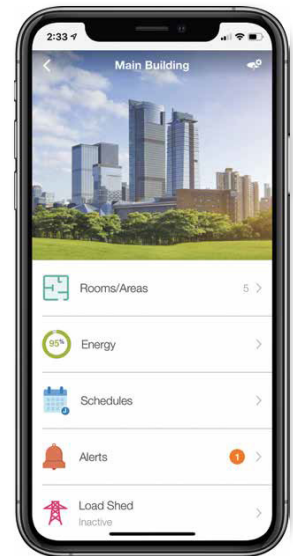

Simple-to-use software

Contact LSI Controls

Sales
controls.sales@lsi-industries.com

Support
controls.support@lsi-industries.com
1 (800) 436-7800 (support, option 8)

More information
For more information on AirLink, visit our website at www.lsi-airlink.com