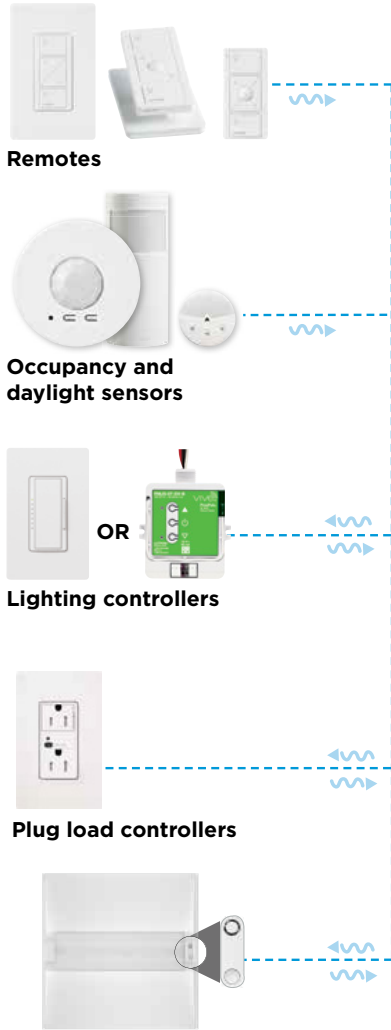

Catalog # : _____ Project : _____

Prepared By : _____ Date : _____

AirLink™ Indoor

Wireless Lighting Controls System

AirLink is the first wireless indoor lighting control system that is unbelievably simple to specify, install, use and sell. With no wiring, AirLink projects cut labor & risk by up to 90%. Not to mention, commissioning is now a visual process via web application, which makes it so easy, anyone can do it using their mobile device.

The AirLink system includes an array of wireless products: power packs, sensors, switches, controllers and hub, which gives users full control over their lighting system. We currently offer 5 AirLink-integrated troffers, but we also have a variety of AirLink-compatible fixtures as well.

Flexible, wireless controls and sensors for simple, code-compliant design