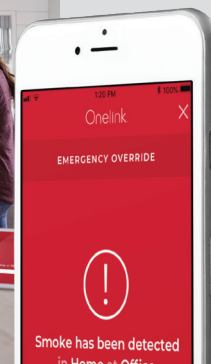

Safety

Onelink Secure Connect automatically overrides every screen* connected to the Wi-Fi with an emergency message. The Secure Connect and Onelink Safe & Sound work together to protect the home.

*Not compatible with all screens