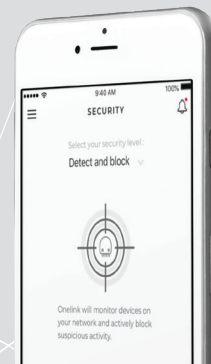

SKU	UPC	I 2of5:	DIMENSIONS		
1042083	029054020628	10029054020625	5.5" W	6.57" H	2.5" D

Simple Setup

Smart Wi-Fi made simple. Onelink Home App provides an intuitive easy-to-use solution that gets the home's Wi-Fi network up and running in minutes.

-  Simple Setup
-  Security, Speed, Coverage

Cybersecurity

Onelink Secure Connect automatically protects every device on the network with malware scanning, hacking alerts, device monitoring and the ability to block suspicious activity.

-  Malware Scanning
-  Security Alerts
-  Security Overview
-  Access Control

Controls

With a simple tap, users can pause, filter and set rules for the network, tailoring the Wi-Fi to meet specific home needs.

-  User Profile
-  Bedtime
-  Network Mode
-  Content Filtering
-  Device Priority
-  Instant View
-  Pause
-  Wi-Fi QR Code Sharing
-  Advanced Networking

Safety

Onelink Secure Connect automatically overrides every screen* connected to the Wi-Fi with an emergency message. The Secure Connect and Onelink Safe & Sound work together to protect the home.