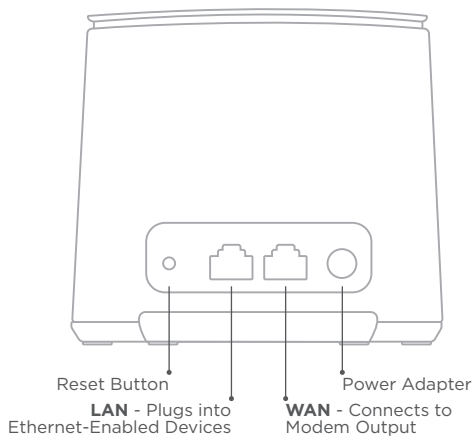

Access points work through a dedicated wireless backhaul to provide better connection through the home. Each access point covers up to 1,500 Sq Ft.

Technical Specs

In The Box

- Two (2) Onelink Secure Connect routers
- Two (2) power adapters
- One (1) Ethernet cable - 6ft
- Quick Start Guide