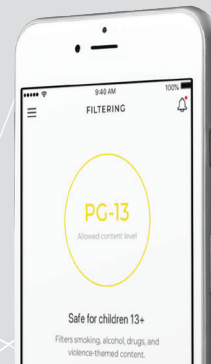

SKU	UPC	I 2of5:	DIMENSIONS		
1042083	029054020628	10029054020625	5.5" W	6.57" H	2.5" D

Simple Setup

Smart Wi-Fi made simple. Onelink Home App provides an intuitive easy-to-use solution that gets the home's Wi-Fi network up and running in minutes.

-  Simple Setup
-  Security, Speed, Coverage

Cybersecurity

Onelink Secure Connect automatically protects every device on the network with malware scanning, hacking alerts, device monitoring and the ability to block suspicious activity.

-  Malware Scanning
-  Security Alerts
-  Security Overview
-  Access Control

Controls

With a simple tap, users can pause, filter and set rules for the network, tailoring the Wi-Fi to meet specific home needs.

-  User Profile
-  Bedtime
-  Network Mode
-  Content Filtering
-  Device Priority
-  Instant View
-  Pause
-  Wi-Fi QR Code Sharing
-  Advanced Networking

Safety

Onelink Secure Connect automatically overrides every screen* connected to the Wi-Fi with an emergency message. The Secure Connect and Onelink Safe & Sound work together to protect the home.