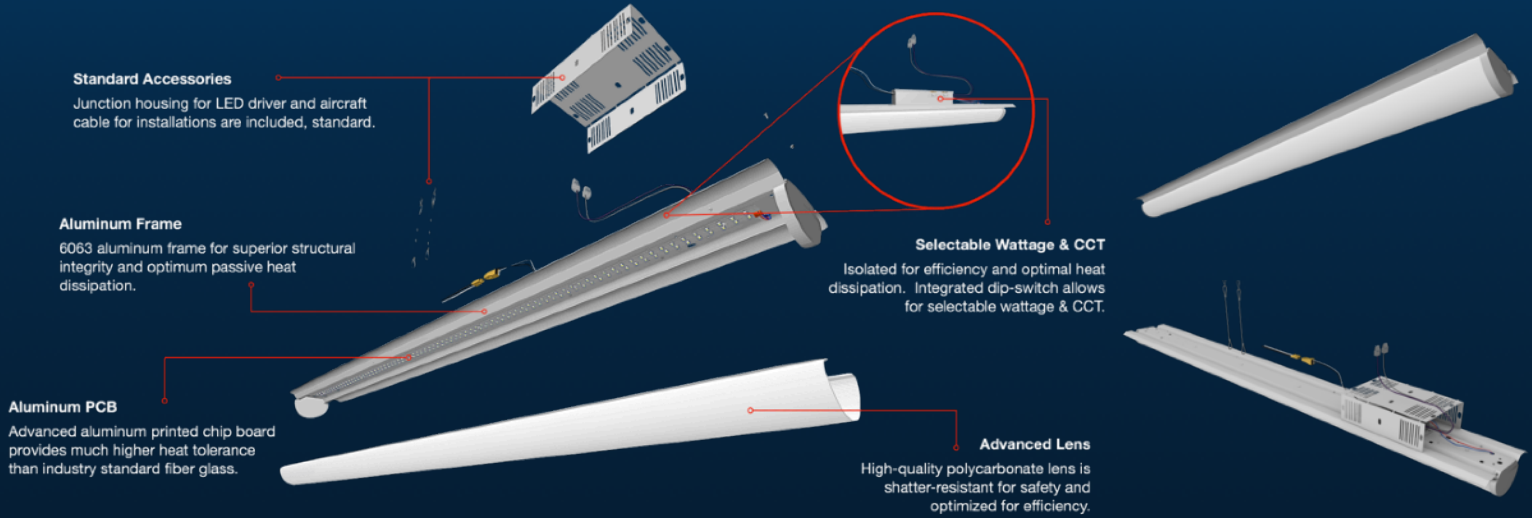

# Retrofit Kit

Strip Luminaire  
4FT | 8FT

## PHYSICAL FEATURES