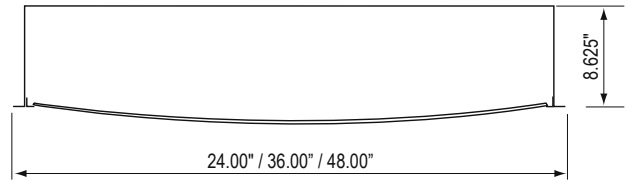

ROND-R-LED

Rond Series - Recessed

Job Information

Type:	
Catalog #:	
Project:	
Comments:	
Prepared by:	

Description

The Ronde Recessed gives you the choice of form and mounting. The Ronde Recessed will create an effect that will enhance the looks of any space. This interior fixture is well-suited for offices, lobbies, retail spaces, schools, libraries, and themed spaces.

Description

- Concave, convex, or high performance flat lenses are available
- Two-piece 20 Ga. steel reflector and housing
- Spun steel trim ring and doorframe
- Bottom access 20 Ga. steel driver compartment
- Finished in gloss white polyester powder-coat paint. Optional textured matte white is also available.
- Internal gear/ballast tray for easy maintenance.
- 0-10V Dimming Standard
- Contact factory for custom finishes.
- U.L. Damp labeled (non-emergency)

Ordering Information

Example: (ROND-R-LED-2-45-40-UNV-FL)

ROND-R-LED [] [] [] [] [] []

Series	Size	Wattage/Lumen	Color Temp.	Voltage	Lens Type	Options
Ronde Series Recessed	2 2'	45 45W/4275 ¹	30 3000K	UNV 122-277V	CC Concave CV Convex FL Flat	EM Emergency CSC Control Scope Connected
		60 60W/5700 ¹	35 3500K	347 347V		
	3 3'	90 90W/8550 ¹	40 4000K	480 480V		
		120 120W/11400 ¹	50 5000K	(Step-Down Transformer used for 480V Divider)		
	4 4'	135 135W/12825 ¹				
		180 180W/17100 ¹				