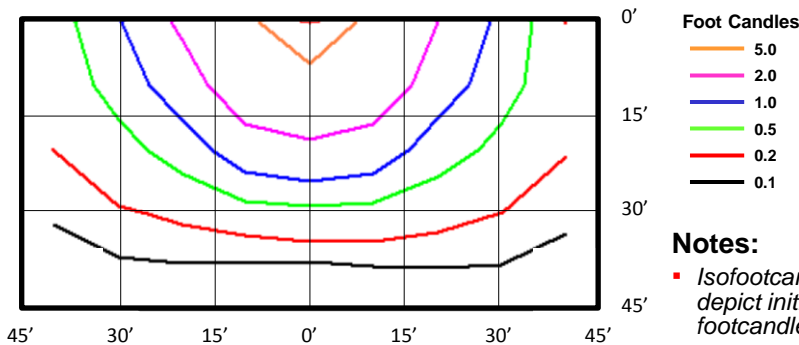

ELECTRICAL

Model	Color Temperature	CRI¹	Luminaire Lumens	Luminaire Watts	Lumens Per Watt	Input Voltage²	Input Current (A)			Power Factor	THD³	L₇₀ Hours⁴
							120V	240V	277V			
LEDWPFC50W-4K	4000k	> 80	5,656	47	120	120-277	0.39	0.20	0.17	> 90%	< 20%	76,000
LEDWPFC50W-5K	5000k	> 80	5,798	47	123	120-277	0.39	0.20	0.17	> 90%	< 20%	76,000
LEDWPFC80W-4K	4000k	> 80	8,789	78	113	120-277	0.65	0.33	0.28	> 90%	< 20%	76,000
LEDWPFC80W-5K	5000k	> 80	9,128	78	117	120-277	0.65	0.33	0.28	> 90%	< 20%	76,000

¹ Color rendering index.

² All 50-60Hz.

³ Total harmonic distortion.

⁴ L₇₀ refers to the number of hours at which lumen output declines to 70% of the initial level. L₇₀ hours are IES TM-21-11 calculated hours.

PHOTOMETRIC DATA

LEDWPFC50W-5K (5,798 Lumens)

Notes:

- Isofootcandle plots depict initial footcandles at grade.
- Gridlines represent units of mounting height of 15 feet.

BUG Rating: B2-U0-G1

Zone	Lumens	%
FL - Front - Low (0-30)	724	12%
FM - Front - Medium (30-60)	2,044	35%
FH - Front - High (60-80)	928	16%
FVH - Front - Very High (80-90)	49	1%
Total Forward Light	3,745	65%
BL - Back - Low (0-30)	681	12%
BM - Back - Medium (30-60)	1,131	20%
BH - Back - High (60-80)	230	4%
BVH - Back - Very High (80-90)	10	0%
Total Back Light	2,053	35%
UL - Up Light - Low (90-100)	0	0%
UH - Up Light - High (100-180)	0	0%
Total Up Light	0	0%
Total Lumens	5,798	100%