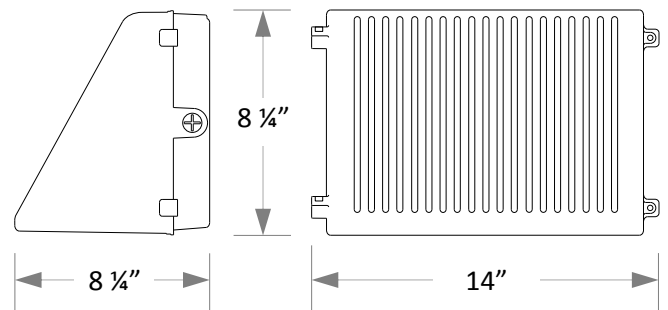

## FEATURES

- Available in 4000k (neutral white) and 5000k (cool white) color temperatures.\*
- Long-life LEDs provide 76,000 hours of operation with at least 70% of initial lumen output ( $L_{70}$ ).\*\*
- LEDWPFC50 provides 5,656 lumens and 120 lumens per watt (LPW) at 4000k, or 5,798 lumens and 123 LPW at 5000k.\*
- LEDWPFC80 provides 8,789 lumens and 113 LPW at 4000k, or 9,128 lumens and 117 LPW at 5000k.\*
- Full cutoff (zero lumens above the 90°, horizontal plane, and low glare in the 80° to 90° plane). BUG upright rating is U0.
- Uniform illumination with no visible LED pixilation.
- Universal 120-277 AC voltage (50-60Hz) is standard.
- 0-10vdc dimming capability is standard on LEDWPFC80.
- Power factor > 0.90.
- Total harmonic distortion < 20%.
- Color rendering index > 80.
- Die cast aluminum housing with durable, dark bronze, powder coat paint.
- Polycarbonate lens with seamless, silicone gasket to prevent leaks.
- Removable, threaded plugs for side attachment of 1/2" rigid electrical conduit, or for button photocells.
- Easy installation in new construction or retrofit.

\* Contact factory for other color temperatures and lumen packages.

\*\*  $L_{70}$  hours are IES TM-21-11 calculated hours.

## DIMENSIONS

Weight: 6.8 lb.