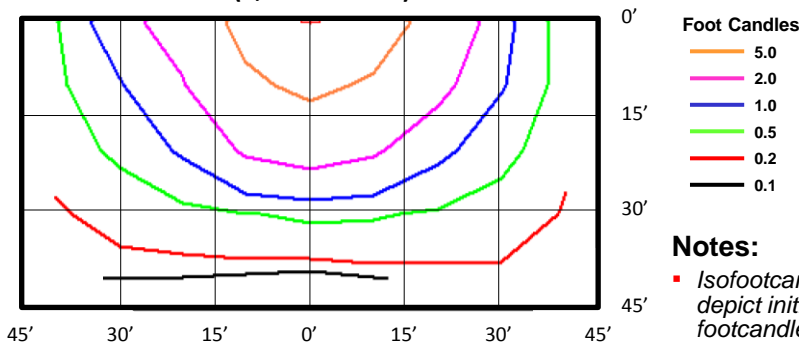

LEDWPFC80W-5K (9,128 Lumens)

Notes:

- Isofootcandle plots depict initial footcandles at grade.
- Gridlines represent units of mounting height of 15 feet.

BUG Rating: B3-U0-G1

Zone	Lumens	%
FL - Front - Low (0-30)	1,088	12%
FM - Front - Medium (30-60)	3,197	35%
FH - Front - High (60-80)	1,503	16%
FVH - Front - Very High (80-90)	62	1%
Total Forward Light	5,849	64%
BL - Back - Low (0-30)	1,062	12%
BM - Back - Medium (30-60)	1,871	21%
BH - Back - High (60-80)	332	4%
BVH - Back - Very High (80-90)	13	0%
Total Back Light	3,279	36%
UL - Up Light - Low (90-100)	0	0%
UH - Up Light - High (100-180)	0	0%
Total Up Light	0	0%
Total Lumens	9,128	100%