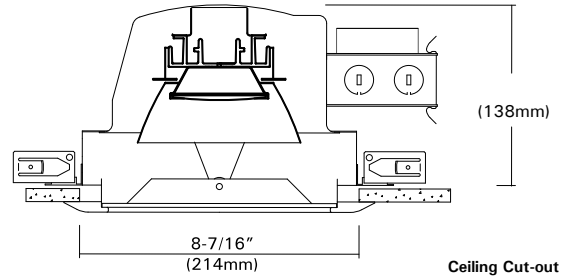

DECO | LIGHTING

DLEDH-S8

For 8" Square Aperture, COB Chip

Job Information

Type:	
Catalog #:	
Project:	
Comments:	
Prepared by:	

Trims

WH - White Square Trim w/ Flat Frosted Lens
 Frame : 9-3/8" SQ.

Description

Optional: Easy-quick connector case (patent pending)

Features

- CRI 80
- Environment Indoor, Damp
- **Housing**
White painted steel housing.
Height allows use in 2"x6" joist construction.
Housing adjusts for ceilings for up to 1-1/4" thick.
- **Mounting Frame**
Galvanized steel construction.
- **LED Module**
Aluminum extruded Heat sink designed to facilitate heat dissipation to reduce LED junction temperature for maintaining constant light output, color and life of solid state components.
Module construction includes LED, heat sink and lens
- **Junction Box**
Listed for through branch circuit wiring.(Max.8 No
- **Bar Hangers**
24" Bar Hangers provide stability and support on joists and T-Bar Grid ceilings.
Housing can be positioned at any point within 24" joist span.
Driver mounts externally to the module, allowing future replacement, if needed.
- **Warranty**
50,000hrs of lamp life.
- **Listing**
ETL Listed. CA Title 24.
- 12 AWG 90°C branch circuit conductors. (4 in, 4 out)
(5)1/2" knockouts with true pry-out slots and (4) knockouts with Romex cable clamp.
Ground wire provided on J-box.