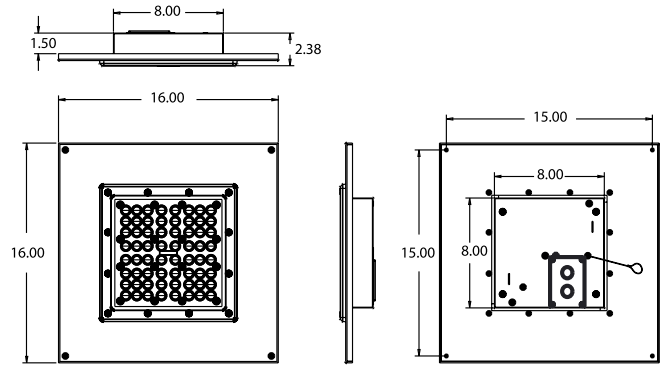

DECO® | LIGHTING

D533R-LED

Recessed LED Canopy Light

Job Information

Type:	
Catalog #:	
Project:	
Comments:	
Prepared by:	

Description

The low-profile design of the D533R-LED is ideally suited for security, covered entry ways, and soffit installation applications. The durable and robust design allows for universal recessed mount compatibilities. Delivering between 4288 and 6161 lumens while consuming between 40 and 60 watts, it's the ideal low-power utility light.

Features

- UV stabilized, one-piece polycarbonate lens
- Universal voltage
- Powder coated aluminum housing
- Robust design for superb durability
- Standard 0-10V dimming included
- Suitable for Wet Locations Covered Canopy

Ordering Information

Example: (D533R-LED-40-50-UNV-SL)

D533R-LED

Series	Wattage/Lumen	Color Temp.	Voltage	Finish
Recessed LED Canopy Light	40 40W/4498² 60 60W/6161²	40 4000K 50 5000K¹	UNV 120-277V	WH White¹ SL Silver

¹ Standard for this fixture

Deco Lighting practices a program of continuous product development, and as a result product specifications change frequently. We reserve the right to change product specifications without notice. Contact Deco for the latest product information.

©2016 Deco Lighting, www.getdeco.com T: (800) 613-DECO F: (310) 366-6855
Rev Date: 10/21/16 #1

Digitize your light.®