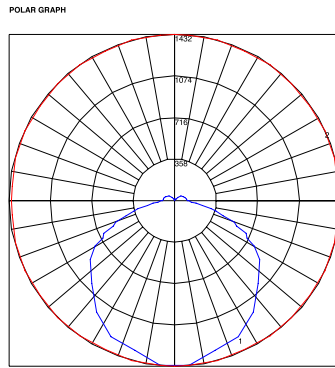

Features

- UV stabilized, one-piece polycarbonate lens
- Universal voltage
- Powder coated aluminum housing
- Robust design for superb durability
- CRI: 80+
- Driver is fully accessible from below the ceiling or wall. Driver is wired for dimming or non-dimming.

Photometric Data

60W

Delivered Light Output & Equivalency Chart

HID to LED Replacement

DELIVERED LUMENS	HID	LED Replacement
1300lm	50W	10W
2600lm	70W	20W
3900lm	100W	30W
5200lm	150W	40W
7800lm	175W	60W
11700lm	250W	80W
15600lm	400W	120W
26000lm	750W	200W
31200lm	1000W	240W

Interested in upgrading from HID to LED lighting? Use the conversion table above to get a general idea of what wattage LED fixture will replace your current lighting system. Lumen output and overall performance will vary by fixture, so please contact our factory or your nearest sales rep regarding specific questions on what wattage will best suit your desired space and application.

Performance Data

CRI:	80+
CCT:	4000K, 5000K
Warranty:	10 yr. Limited Warranty
Dimming:	Available with 0-10V inputs dimming down to 10%
Operating Temperature:	0°-65°C Max Ambient
L70 Rating:	100,000+ Hours
IP Rating:	IP65
Drive Current:	250mA
Bug Rating:	B1 U0 G1