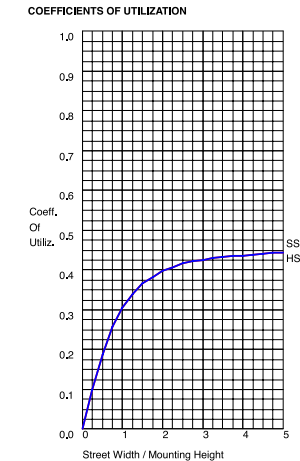

Features

- UV stabilized, one-piece polycarbonate lens
- Universal voltage
- Powder coated aluminum housing
- Robust design for superb durability
- CRI: 80+
- Driver is fully accessible from below the ceiling or wall. Driver is wired for dimming or non-dimming.

Photometric Data

60W

Delivered Light Output & Equivalency Chart

HID to LED Replacement

DELIVERED LUMENS	HID	LED Replacement
1300lm	50W	10W
2600lm	70W	20W
3900lm	100W	30W
5200lm	150W	40W
7800lm	175W	60W
11700lm	250W	80W
15600lm	400W	120W
26000lm	750W	200W
31200lm	1000W	240W

Interested in upgrading from HID to LED lighting? Use the conversion table above to get a general idea of what wattage LED fixture will replace your current lighting system. Lumen output and overall performance will vary by fixture, so please contact our factory or your nearest sales rep regarding specific questions on what wattage will best suit your desired space and application.

Performance Data

CRI:	80+
CCT:	4000K, 5000K
Warranty:	10 yr. Limited Warranty
Dimming:	Available with 0-10V inputs dimming down to 10%
Operating Temperature:	0°-65°C Max Ambient
L70 Rating:	100,000+ Hours
IP Rating:	IP65
Drive Current:	250mA
Bug Rating:	B1 U0 G1