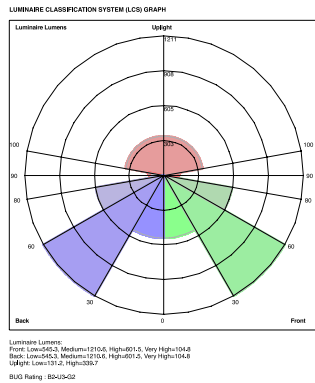

Features

- UV stabilized, one-piece polycarbonate lens
- Universal voltage
- Powder coated aluminum housing
- Robust design for superb durability
- CRI: 80+
- Driver is fully accessible from below the ceiling or wall. Driver is wired for dimming or non-dimming.

Photometric Data

60W

Delivered Light Output & Equivalency Chart

HID to LED Replacement

DELIVERED LUMENS	HID	LED Replacement
1300lm	50W	10W
2600lm	70W	20W
3900lm	100W	30W
5200lm	150W	40W
7800lm	175W	60W
11700lm	250W	80W
15600lm	400W	120W
26000lm	750W	200W
31200lm	1000W	240W

Interested in upgrading from HID to LED lighting? Use the conversion table above to get a general idea of what wattage LED fixture will replace your current lighting system. Lumen output and overall performance will vary by fixture, so please contact our factory or your nearest sales rep regarding specific questions on what wattage will best suit your desired space and application.

Performance Data

CRI:	80+
CCT:	4000K, 5000K
Warranty:	10 yr. Limited Warranty
Dimming:	Available with 0-10V inputs dimming down to 10%
Operating Temperature:	0°-65°C Max Ambient
L70 Rating:	100,000+ Hours
IP Rating:	IP65
Drive Current:	250mA
Bug Rating:	B1 U0 G1