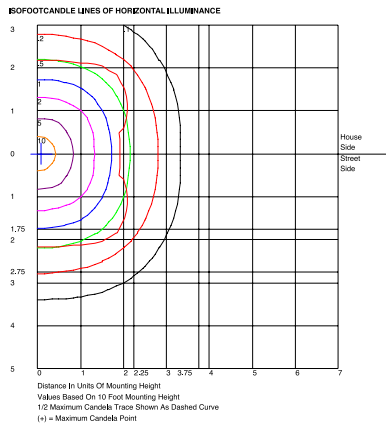

Features

- UV stabilized, one-piece polycarbonate lens
- Universal voltage
- Powder coated aluminum housing
- Robust design for superb durability
- CRI: 80+
- Driver is fully accessible from below the ceiling or wall. Driver is wired for dimming or non-dimming.

Photometric Data

60W

Delivered Light Output & Equivalency Chart

HID to LED Replacement

DELIVERED LUMENS	HID	LED Replacement
1300lm	50W	10W
2600lm	70W	20W
3900lm	100W	30W
5200lm	150W	40W
7800lm	175W	60W
11700lm	250W	80W
15600lm	400W	120W
26000lm	750W	200W
31200lm	1000W	240W

Interested in upgrading from HID to LED lighting? Use the conversion table above to get a general idea of what wattage LED fixture will replace your current lighting system. Lumen output and overall performance will vary by fixture, so please contact our factory or your nearest sales rep regarding specific questions on what wattage will best suit your desired space and application.

Performance Data

CRI:	80+
CCT:	4000K, 5000K
Warranty:	10 yr. Limited Warranty
Dimming:	Available with 0-10V inputs dimming down to 10%
Operating Temperature:	0°-65°C Max Ambient
L70 Rating:	100,000+ Hours
IP Rating:	IP65
Drive Current:	250mA
Bug Rating:	B1 U0 G1