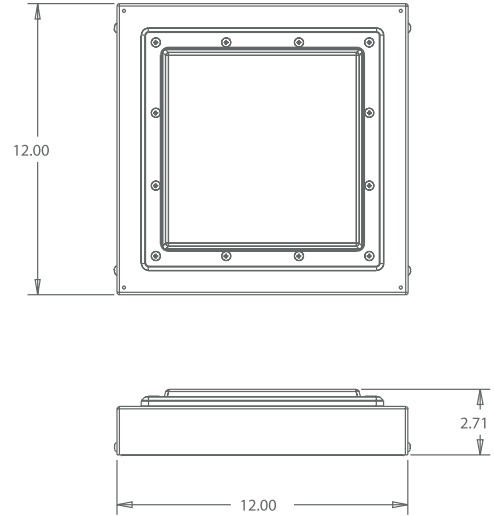

D533-LED

LED Canopy Light

Job Information

Type:	
Catalog #:	
Project:	
Comments:	
Prepared by:	

Description

The low profile D533-LED canopy light is perfect for security, entry ways, and perimeter lighting. Universal flush mount or pendant mount. Perfect as a low power utility or apartment garage light.

Ordering Information

Example: (D533-LED-40-40-UNV-SL)

D533-LED

Series	Wattage/Lumen	Color Temp.	Voltage	Finish	Options
LED Canopy Light	40	4000K	UNV	WH	Sxxx Stem (xxx- inches, ceiling to top of fixture)
	60	5000K¹	347	SL	
			480		
			(Step-Down Transformer used for 480V Divider)