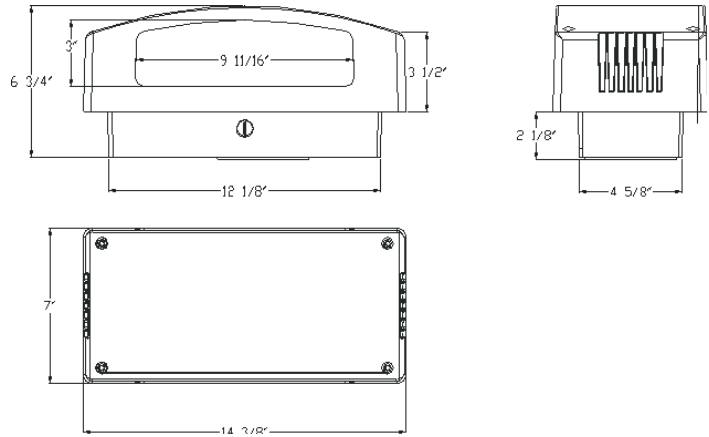

D458-LED

Slim Wall Sconce

Job Information

Type:	
Catalog #:	
Project:	
Comments:	
Prepared by:	

Description

The D458-LED Slim Wall Sconce is a wall mounted luminaire with fully shielded light source for up/down dual lighting for indoor or outdoor applications. This fixture is constructed from low copper aluminum cast, and is great for areas where space is an issue.