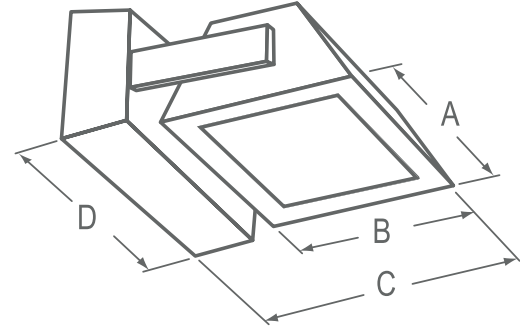

DECO | LIGHTING

D457-LED

Adjustable Wall Pack

Job Information

Type:	
Catalog #:	
Project:	
Comments:	
Prepared by:	

	A	B	C	D
Small	18"	10"	17"	21"
Medium	24 1/4"	12 5/8"	18"	26 5/8"

**20-60W Available in Small; 60W and 120W Available in Medium