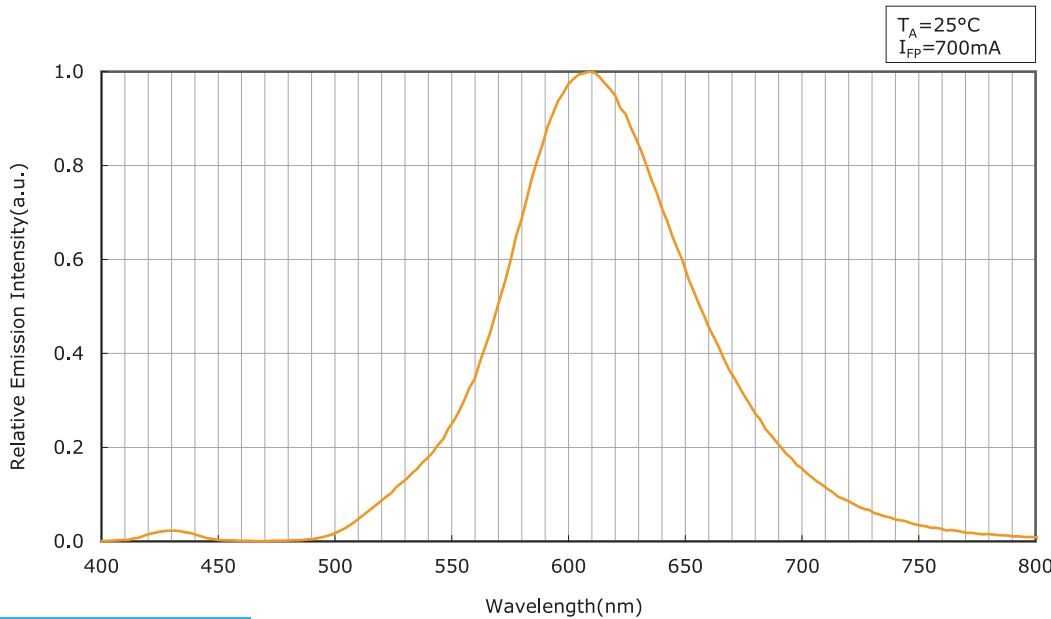

Job Information

Type:	
Catalog #:	
Project:	
Comments:	
Prepared by:	

LED Lighting

DECO®

LIGHTING

Amber Optical Characteristics

Performance Data

CRI:	80+
CCT:	Amber, 3000K, 3500K, 4000K, 5000K
Warranty:	10 yr. Limited Warranty
Dimming:	Available with 0-10V inputs dimming down to 10%
Operating Temperature:	-30° to 65°C Max Ambient
L70 Rating:	100,000+ Hours
IP Rating:	IP65
Driver Current:	700mA