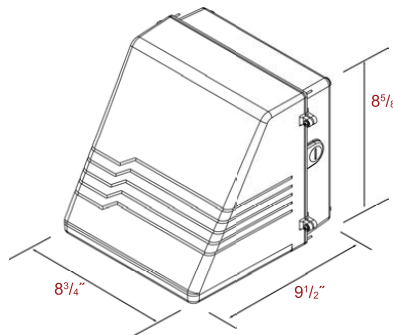

Dimensions

Ordering Information:

Example: (D444-LEDM-30-40-UNV-B-WH-PC)

D444-LEDM

Series	Wattage/Lumen	Color Temp.	Voltage	Optics	Finish	Option
Mini Trapezoidal Cutoff Wall Pack	15	15W/1580³	UNV 120-277V 347 347V 480 480V (Step-Down Transformer used for 480V Divider)	T2 Type 2 T3 Type 3 T4 Type 4 T5 Type 5	BZ Bronze¹ BL Black WH White CU Custom²	PC Photocell WSF Wired Single Fuse WDF Wired Double Fuse
	20	20W/2100³				
	30	30W/3150³				
	40	40W/4200³				
		AMB Amber 30 3000K 35 3500K 40 4000K 50 5000K¹				

Digitize your light.™

©2016 Deco Lighting, www.getdeco.com T: (800) 613-DECO F: (310) 366-6855
Note : Specifications subject to change without notice.

LED Lighting

DECO®

LIGHTING