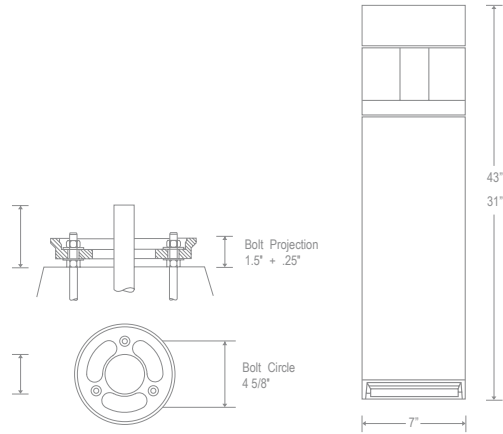

Job Information

Type:	
Catalog #:	
Project:	
Comments:	
Prepared by:	

Description

Deco Lighting is proud to introduce its family of 7" diameter round bollard. These fixtures provide uniform illumination, superior spacing, and remarkable brightness control. Each bollard features rugged construction, and comes supplied with silicone gasketing to assure years of trouble free service.

Features

- IES Type V Clear Prismatic Glass Refractor
- Extruded aluminum housings with flush mounting base.
- Vandal resistant screws, Powdercoated finish.
- CRI: 83; Operating Temp: -40°C to +40°C
- Clear polycarbonate lenses, cast aluminum louvers
- Mounting Kit with 8" Anchor Bolts included
- Standard color is bronze; also available in black and white.
- Contact factory for custom finishes.
- CSA listed for wet locations, IP65