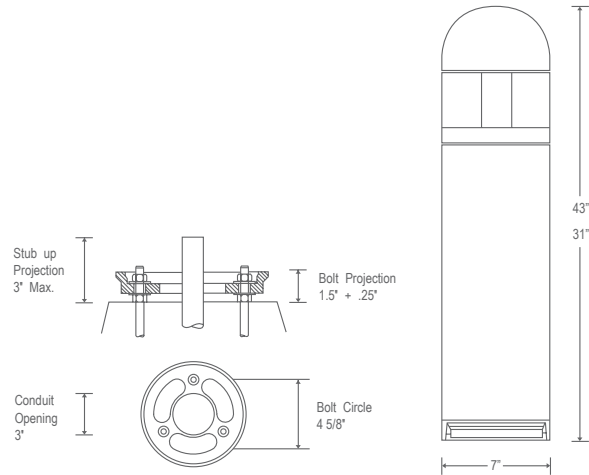

DECO | LIGHTING

D303-LED

Round Top Clear Bollard

Job Information

Type:	
Catalog #:	
Project:	
Comments:	
Prepared by:	

Description

Deco Lighting is proud to introduce its family of 7" diameter round bollard. These fixtures provide uniform illumination, superior spacing, and remarkable brightness control. Each bollard features rugged construction, and comes supplied with silicone gasketing to assure years of trouble free service.

Features

- IES Type VS Clear Prismatic Glass Refractor
- Extruded aluminum housings with flush mounting base.
- Vandal resistant screws, Powdercoated finish.
- CRI: 83; Operating Temp: -40°C to +40°C
- Clear polycarbonate lenses, cast aluminum louvers
- Mounting Kit with 8" Anchor Bolts included
- Standard color is bronze; also available in black and white.
- Contact factory for custom finishes.
- CSA listed for wet locations, IP65

Ordering Information

Example: (D303-LED-31-18-40-UNV-BL-EM)

D303-LED

Series	Height	Wattage/Lumen	Color Temp.	Voltage	Finish	Options
Clear Bollard	31 31" 43 43"	18 18W/1440³	40 4000K 50 5000K	UNV 122-277V	BZ Bronze¹ BL Black WH White CU Custom²	SP Surge Protection EM Emergency Operation

Deco Lighting practices a program of continuous product development, and as a result product specifications change frequently. We reserve the right to change product specifications without notice. Contact Deco for the latest product information.

©2016 Deco Lighting, www.getdeco.com T: (800) 613-DECO F: (310) 366-6855
Rev Date: 10/25/16 #1