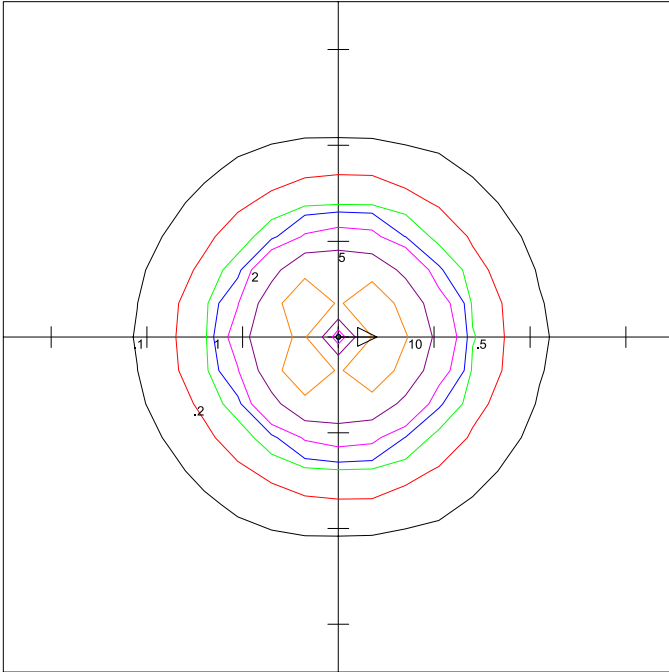

©2016 Deco Lighting, www.getdeco.com T: (800) 613-DECO F: (310) 366-6855  
 Rev Date: 10/26/16 #1

Digitize your light.®

**Photometric Data**

DECO LIGHTING  
 D301-LED-10W-50K  
 PRISMATIC BOLLARD  
 LED

Horizontal Footcandles  
 Scale: 1 Inch = 5 Ft.  
 Light Loss Factor = 1.00  
 Lumens Per Lamp = N.A. (absolute photometry)  
 Luminaire Lumens = 1059  
 Mounting Height = 3.50 Ft  
 Maximum Calculated Value = 16.41 Fc  
 Arrangement: Single