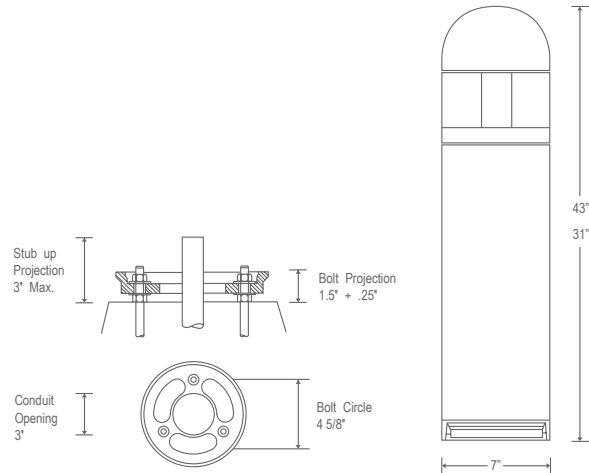

DECO® | LIGHTING

D301-LED

Prismatic Bollard

Job Information

Type:	
Catalog #:	
Project:	
Comments:	
Prepared by:	

Description

Deco Lighting is proud to introduce its family of 7" diameter round bollard. These fixtures provide uniform illumination, superior spacing, and remarkable brightness control. Each bollard features rugged construction, and comes supplied with silicone gasketing to assure years of trouble free service.

Features

- IES Type III Clear Prismatic Glass Refractor
- Extruded aluminum housings with flush mounting base.
- Vandal resistant screws, Powdercoated finish.
- CRI: 83; Operating Temp: -40°C to +40°C
- Clear polycarbonate lenses, cast aluminum louvers
- Mounting Kit with 8" Anchor Bolts included
- Standard color is bronze; also available in black and white.
- Contact factory for custom finishes.
- CSA listed for wet locations, IP65