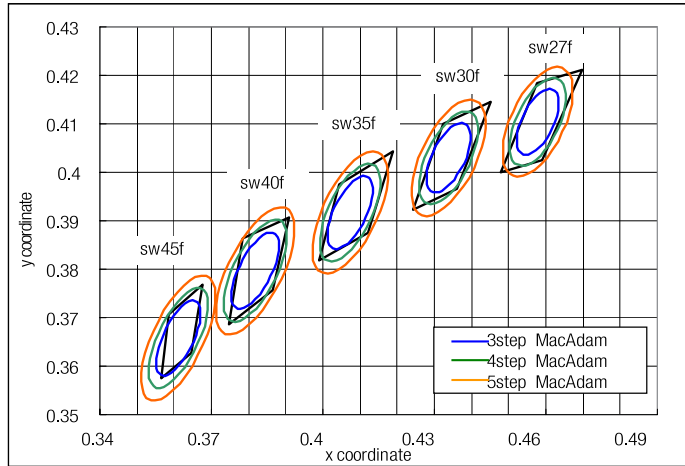

DECO® | LIGHTING

CUBE-LED

Cube Series

Job Information

Type:	
Catalog #:	
Project:	
Comments:	
Prepared by:	

Width(A)	Length(B)	Depth(C)
28.14"	28.14"	1.96"

Description

Deco's Cube series suspended direct LED lighting features hermetically sealed aluminum extrusion with a clear cover ideal for directing light, and is ideal for individual workstations using DALI compliant wiring systems. The Cube may be connected in line as well as other patterns.

¹Delivered Lumens (4000K)
²Verify cable lengths with the factory.
³35W available in 2ft & 70W available in 4ft.

Deco Lighting practices a program of continuous product development, and as a result product specifications change frequently. We reserve the right to change product specifications without notice. Contact Deco for the latest product information.

©2016 Deco Lighting, www.getdeco.com T: (800) 613-DECO F: (310) 366-6855
 Rev Date: 9/6/16 #1

Digitize your light.®

MacAdam Ellipse

A MacAdam ellipse is a region on a chromaticity diagram which contains all colors which are indistinguishable, to the average human eye, from the color at the center of the ellipse. This measure helps to establish the variability in color a light source can exhibit before a general observer will notice the shift in color. Each standard deviation out from the target center is referred to as a MacAdam step, with ANSI recommending that lamp manufacturers stay within a “4-step” ellipse. This 4-step MacAdam minimum requirement means that lamp manufacturers are given a great deal of allowance regarding the perceptible differences in color properties of their fixtures versus what they advertise.