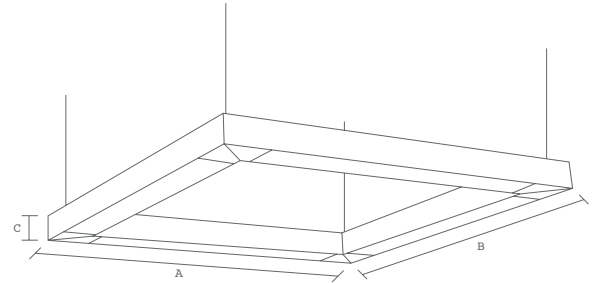

DECO® | LIGHTING

CUBE-LED

Cube Series

Job Information

Type:	
Catalog #:	
Project:	
Comments:	
Prepared by:	

Width(A)	Length(B)	Depth(C)
28.14"	28.14"	1.96"

Description

Deco's Cube series suspended direct LED lighting features hermetically sealed aluminum extrusion with a clear cover ideal for directing light, and is ideal for individual workstations using DALI compliant wiring systems. The Cube may be connected in line as well as other patterns.

Application

The functional Cube series is best suited for open offices, private offices, conference rooms, reception areas, educational facilities and public spaces.

Ordering Information

Example: (CUBE-LED-2-35-35-UNV-C48-CSC)

CUBE-LED

Series	Length	Wattage/Lumen	Color Temp.	Voltage	Mounting	Option	
Cube Series	2	2'	35 35W/3450¹	UNV 120-277V	Cxx Mounting Cable² (xx=inches, ceiling to top of fixture)	EM Emergency DM Dimmable CSC Control Scope Connected	
	4	4'	70 70W/6685¹				30 3000K 35 3500K 40 4000K 50 5000K

Deco Lighting practices a program of continuous product development, and as a result product specifications change frequently. We reserve the right to change product specifications without notice. Contact Deco for the latest product information.

©2016 Deco Lighting, www.getdeco.com T: (800) 613-DECO F: (310) 366-6855
Rev Date: 9/6/16 #1

Digitize your light.®